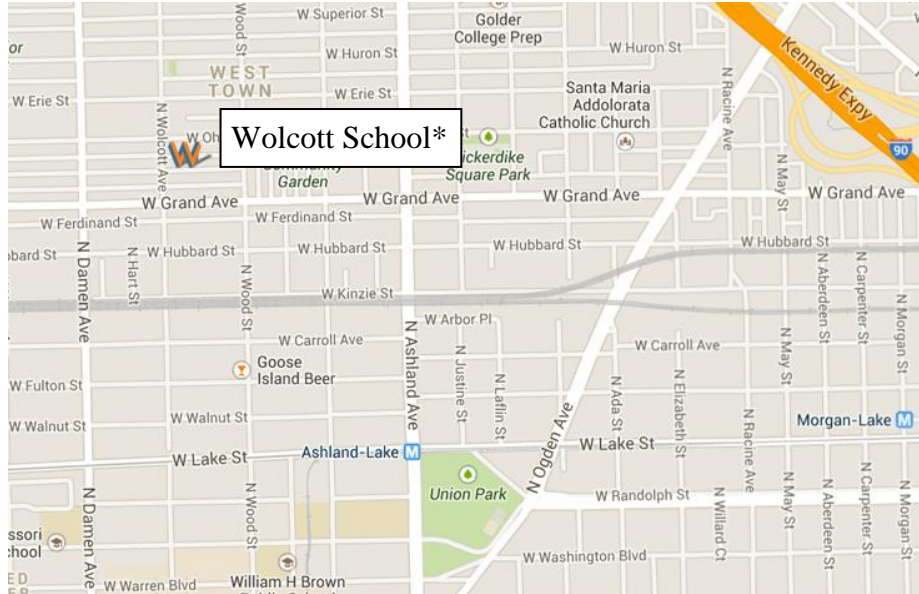

ISACS New Teacher Institute

Wolcott School
524 N. Wolcott Ave
Chicago, IL 60622
(312) 610-4900

www.wolcottschool.org

***The school is located on Wolcott Ave at the Northwest corner of Wolcott Ave and Race Ave between Ohio St and Grand Ave. Wolcott is a one-way street going south.**

New Teacher Institute Entrance

For the New Teacher Institute please access the side entrance of the school on Race Street and enter through the courtyard. Follow ISACS signage to the ISACS registration area.

Driving Directions (We do not recommend renting a car; the directions are just for reference or if you are planning to drive to Chicago)

From the West

- Head Northeast on I-55 N/I-64 E
 - Follow I-55 N to S Damen Ave in Chicago.
- Take exit 290 from I-55 N
- Follow S Damen Ave to N Wolcott Ave
- Turn left onto S Damen Ave
- Turn right onto W Ohio St
- Take the 1st right onto N Wolcott Ave

From the East

- Head west on I-70 W to Indianapolis
- Take I-65 N to Chicago
- Take exit 262 to merge onto I-90 W
- Merge onto I-90 W/I-94 W
- Take exit 51A for Lake Street
- Turn left onto W Lake St
- Turn right onto N Ashland Ave
- Turn left onto W Grand Ave
- Turn right onto N Wood St
- Turn left onto W Ohio St
- Take the 1st left onto N Wolcott Ave
- Destination will be on the right