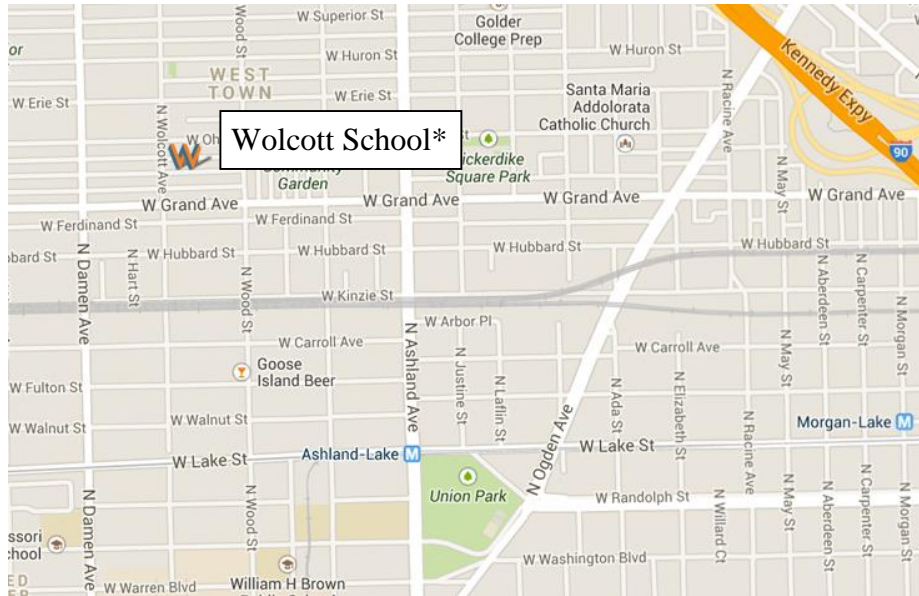

ISACS New Teacher Institute

Wolcott School
524 N. Wolcott Ave
Chicago, IL 60622
(312) 610-4900

www.wolcottschool.org

***The school is located on Wolcott Ave at the Northwest corner of Wolcott Ave and Race Ave between Ohio St and Grand Ave. Wolcott is a one-way street going south.**

Building Entrance

The main entrance to Wolcott School is on Wolcott Avenue. The front door remains locked at all times. To gain entrance, press the intercom/buzzer system to the right of the door. The school staff will open the doors. There will be ISACS signage to guide you to the ISACS registration area.

- Follow S Damen Ave to N Wolcott Ave
- Turn left onto S Damen Ave
- Turn right onto W Ohio St
- Take the 1st right onto N Wolcott Ave

From the East

- Head west on I-70 W to Indianapolis
- Take I-65 N to Chicago
- Take exit 262 to merge onto I-90 W
- Merge onto I-90 W/I-94 W
- Take exit 51A for Lake Street
- Turn left onto W Lake St
- Turn right onto N Ashland Ave
- Turn left onto W Grand Ave
- Turn right onto N Wood St
- Turn left onto W Ohio St
- Take the 1st left onto N Wolcott Ave
- Destination will be on the right

From the North

- Head South on I-94 E
- Merge onto I-90 E/I-94 E
- Take exit 48B for State Route 64/North Ave toward 1600 N
- Take N Ashland Ave to N Wolcott Ave
- Turn right onto W North Ave
- Turn left onto N Ashland Ave
- Turn right onto W Erie St
- Turn left onto N Wolcott Ave