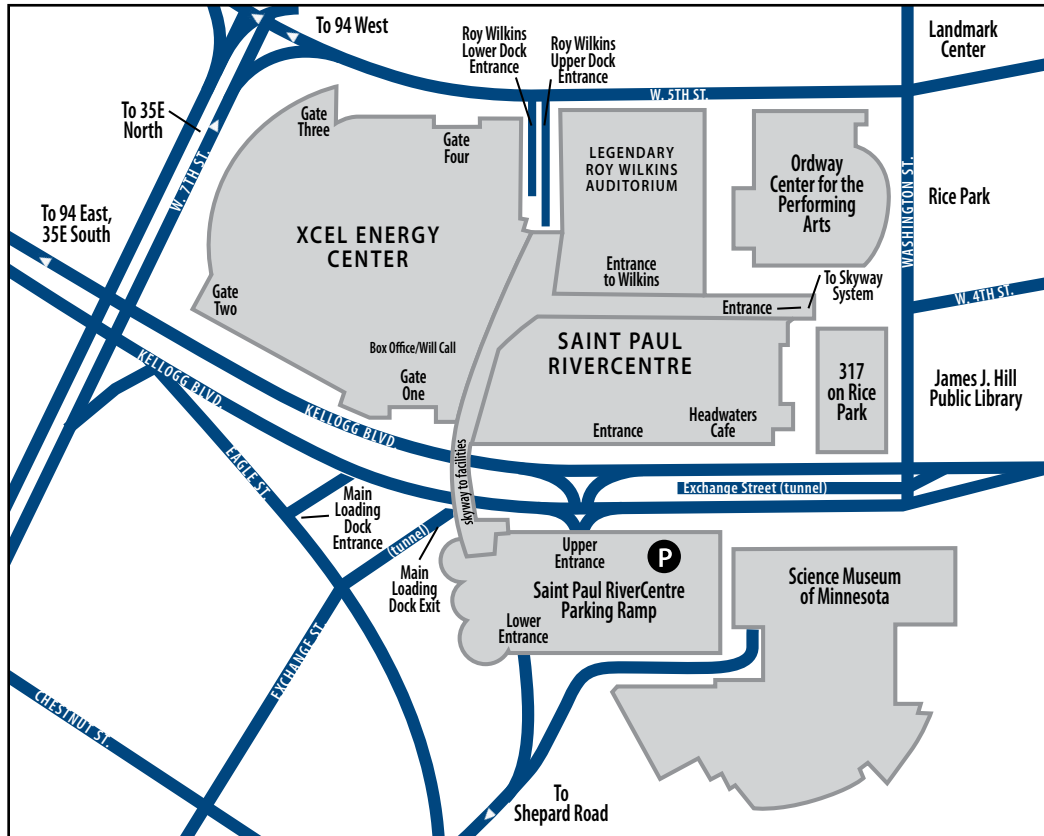

### FROM THE WEST

- Option A:** Take 94 east to the 5th St. exit. Continue past West 7th St., turn right on Washington St., right on Kellogg Blvd. and turn left into the Saint Paul RiverCentre ramp.
- Option B:** Take 94 east to the 10th St. exit. Right on St. Peter St., right on Kellogg Blvd. Just past Washington St. turn left into the Saint Paul RiverCentre ramp.
- Option C:** Take 94 east to the Kellogg Blvd. exit. Follow Kellogg Blvd. down the hill about ½ mile and cross West 7th St. The Saint Paul RiverCentre ramp is on your right.

### FROM THE SOUTH

- Option A:** Take 35E north to Shepard Rd. exit. Turn right, follow Shepard Rd. to Chestnut St./Eagle Pkwy. Turn left, cross the RR tracks, right at the stoplight and veer left into the Saint Paul RiverCentre ramp.
- Option B:** Take 35E north to Grand Ave. exit. Right on Grand Ave. and cross West 7th St. to Exchange. Left to Eagle Pkwy., turn right at the stoplight for one block. Turn left at the stoplight and veer left into the Saint Paul RiverCentre ramp.
- Option C:** Take 35E north to Kellogg Blvd. exit. Turn right, cross West 7th St. and the Saint Paul RiverCentre ramp is on your right.

### FROM THE NORTH

- Option A:** Take 35E south to University Ave. exit, go straight to Jackson St. Turn left, follow Jackson St. to Kellogg Blvd. Turn right, follow Kellogg Blvd. about one mile. Just past Washington St. turn left into the Saint Paul RiverCentre ramp.
- Option B:** Take 35E south to the Wacouta/10th St. exit. Follow Wacouta St. to Kellogg Blvd. Turn right, follow Kellogg Blvd. about one mile. Just past Washington St. turn left into the Saint Paul RiverCentre ramp.

### FROM THE AIRPORT

Take the airport access road and follow signs for Hwy. 5 to St. Paul. Take the Shepard Rd. exit and turn left (east) at the top of the exit ramp. Follow Shepard Rd. 5 miles to Chestnut St./Eagle Pkwy. Turn left, cross the RR tracks, right at the stoplight and veer left into the Saint Paul RiverCentre ramp.