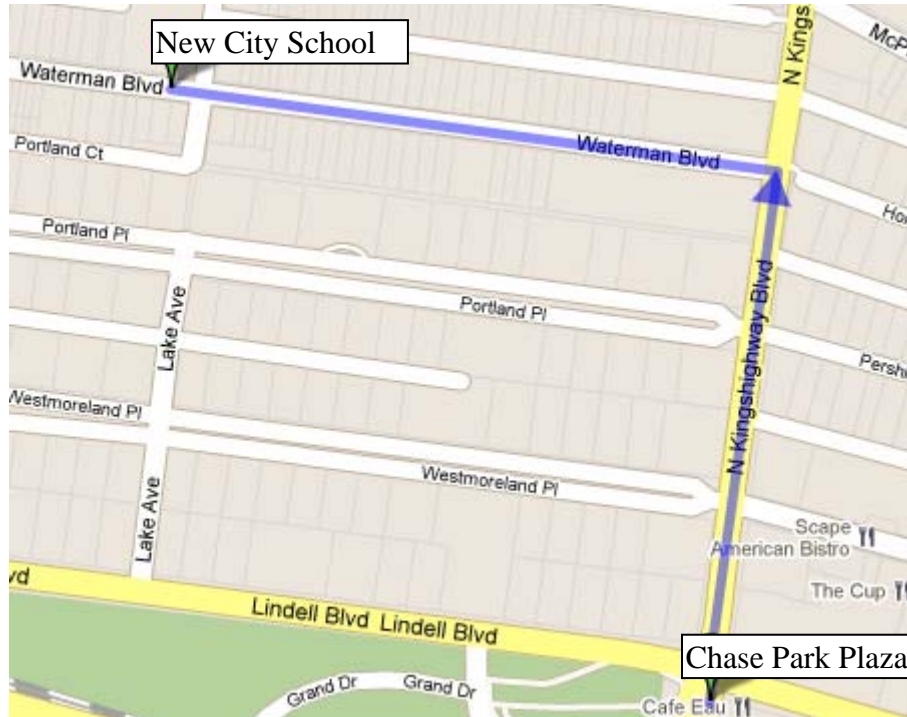

## NEW HEADS NETWORK

Directions from Chase Park Plaza, 212 N. Kingshighway Blvd.  
to New City School, 5209 Waterman Blvd.,  
St. Louis, MO (Program Location)  
(314)-361-6411

### **Driving - approximately 1 mile**

Exit the hotel and head north on Kingshighway Blvd. (hotel is on the corner of Lindell and Kingshighway). Turn left (west) on Waterman Blvd. The school will be on your right.