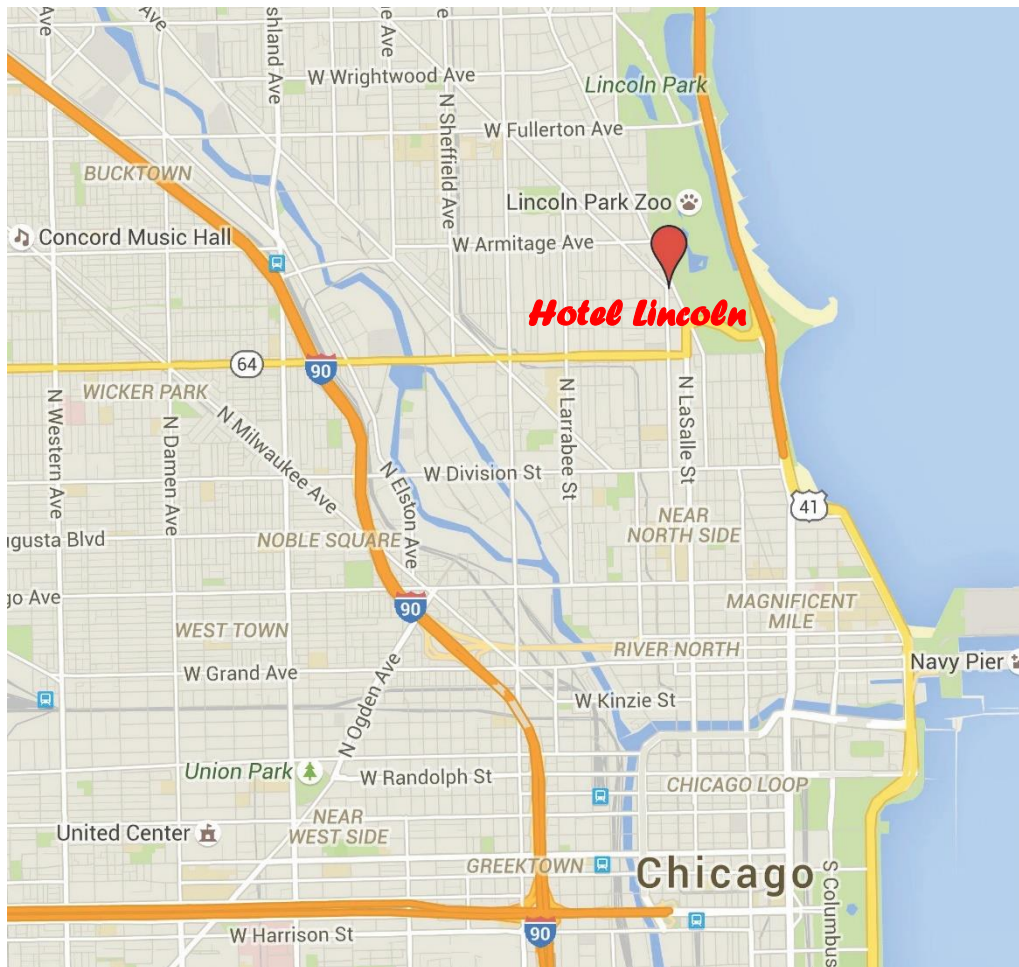

HOTEL LINCOLN
1816 N Clark St, Chicago, IL 60614
(312) 254-4700

<http://www.jdvhotels.com/hotels/illinois/chicago-hotels/hotel-lincoln/>

Driving Directions (We do not recommend renting a car; the directions are just for reference)

From Midway Airport (MDW) driving directions:

Start out going south on S Cicero Ave/IL-50 toward W 59th St. Take the 1st left onto W 59th St. Take the 1st right onto S Cicero Ave/IL-50. Merge onto I-55 N/Adlai E Stevenson Expy N toward Chicago. Take US-41 N/S Lake Shore Dr N. Take the IL-64/LaSalle Dr exit toward North Ave/1600 N. Turn left onto IL-64/N La Salle St. Continue to follow IL-64. Turn right onto N Clark St. And the Hotel Lincoln, 1816 N CLARK STREET is on the left.

From O'Hare International Airport (ORD) driving directions:

Start out going south on Chicago O'Hare International Airport. Chicago O'Hare International Airport becomes I-190 E/Kennedy Expy E. Stay straight to go onto I-90 E/Kennedy Expy E. Take the Lawrence Ave exit, EXIT 84, toward 4800 N. Turn slight left onto W Lawrence Ave. Turn right onto N Manor Ave. Turn slight left to stay on N Manor Ave. Turn left onto W Wilson Ave. Merge onto US-41 S/N Lake Shore Dr S. Take the IL-64 exit toward LaSalle Dr/North Ave. Merge onto N Lake Shore Dr. Take the LaSalle Dr/IL-64 ramp toward North Ave. Turn slight right onto IL-64/E La Salle St. Continue to follow IL-64. Turn right onto N Clark St. Then the Hotel Lincoln, 1816 N CLARK STREET is on the left.

From O'Hare International Airport (ORD) CTA directions:

Take Blue Line towards Forest Park. Exit Blue Line at Western. Walk North on Western to Armitage. Take the 73 Bus (Clark/North). Exit at Clark and Menomonee and walk one block north to the Hotel Lincoln - 1816 N Clark St (2 minute walk).