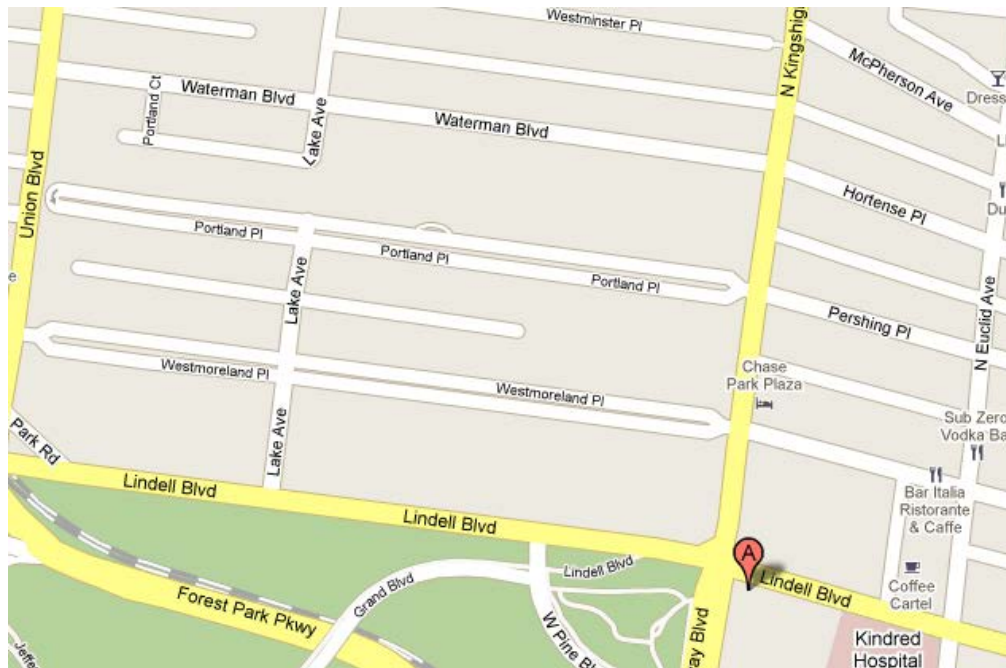

Chase Park Plaza – Saint Louis
212 N. Kingshighway Blvd., St. Louis, IL 63108
(312) 755-9703
<http://www.chaseparkplaza.com>

Taxis

A taxi from the airport to the Chase Park Plaza hotel is approximately \$30 and takes approximately 15-30 minutes.

Driving Directions (We do not recommend renting a car; the directions are for reference or local drivers)

From St. Louis Lambert Airport (11.6 Miles):

- Take I-70 EAST 1 mile to I-170 SOUTH (exit 238B)
- Follow I-170 SOUTH for 7.5 miles until it dead ends into I-64/Hwy 40.
- Exit 64/40 EAST and go 7 miles to KINGSHIGHWAY NORTH (exit 36A)
- Follow KINGSHIGHWAY NORTH 1 mile until you reach LINDELL BLVD.
- Cross over LINDWELL and turn right into hotel.

Airport Express (Share-a-Ride) Shuttle Service

For shared-ride shuttle services to or from Lambert Airport to Chase Park Plaza, call 1-888-284-3826 or visit www.gobestexpress.com. The rate is approximately \$21 one-way; \$37 round-trip. Parties of two or more reserving at the same time receive a discount. Please visit the website for more information.