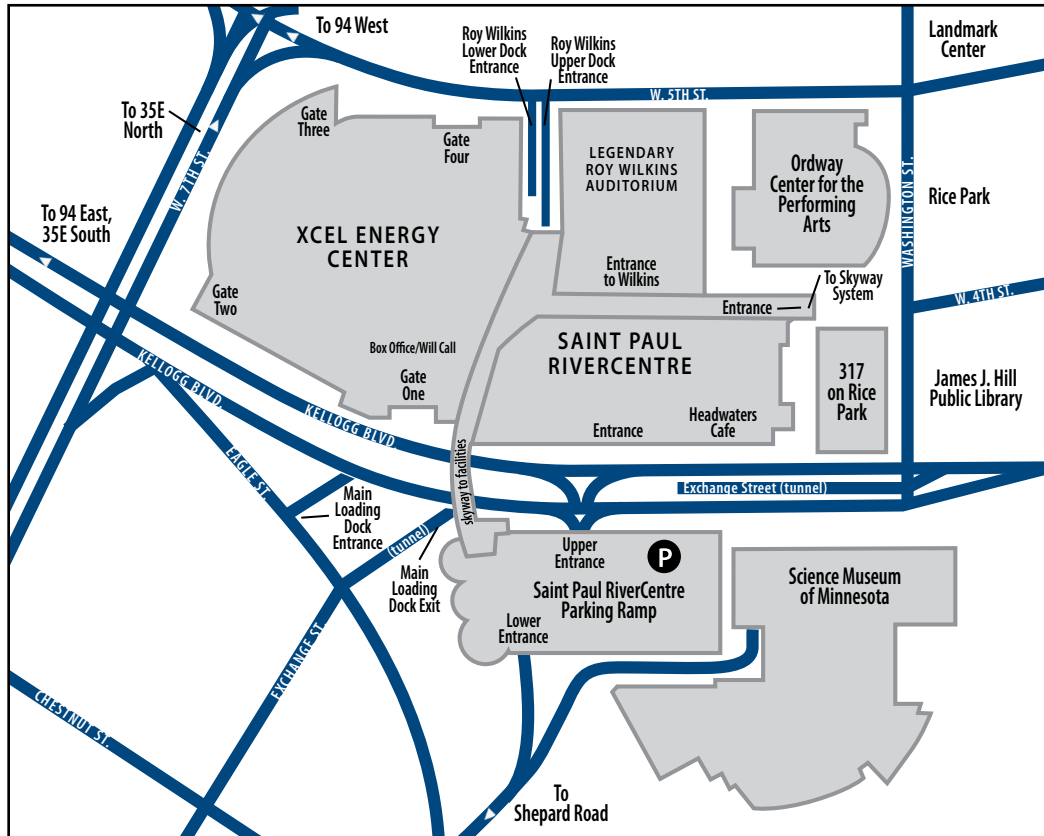

FRONT DOOR PARKING

RIVERCENTRE PARKING RAMP

FROM THE WEST

- Option A:** Take 94 east to the 5th St. exit. Continue past West 7th St., turn right on Washington St., right on Kellogg Blvd. and turn left into the Saint Paul RiverCentre ramp.
- Option B:** Take 94 east to the 10th St. exit. Right on St. Peter St., right on Kellogg Blvd. Just past Washington St. turn left into the Saint Paul RiverCentre ramp.
- Option C:** Take 94 east to the Kellogg Blvd. exit. Follow Kellogg Blvd. down the hill about 1/2 mile and cross West 7th St. The Saint Paul RiverCentre ramp is on your right.

FROM THE SOUTH

- Option A:** Take 35E north to Shepard Rd. exit. Turn right, follow Shepard Rd. to Chestnut St./Eagle Pkwy. Turn left, cross the RR tracks, right at the stoplight and veer left into the Saint Paul RiverCentre ramp.
- Option B:** Take 35E north to Grand Ave. exit. Right on Grand Ave. and cross West 7th St. to Exchange. Left to Eagle Pkwy., turn right at the stoplight for one block. Turn left at the stoplight and veer left into the Saint Paul RiverCentre ramp.
- Option C:** Take 35E north to Kellogg Blvd. exit. Turn right, cross West 7th St. and the Saint Paul RiverCentre ramp is on your right.

FROM THE NORTH

- Option A:** Take 35E south to University Ave. exit, go straight to Jackson St. Turn left, follow Jackson St. to Kellogg Blvd. Turn right, follow Kellogg Blvd. about one mile. Just past Washington St. turn left into the Saint Paul RiverCentre ramp.
- Option B:** Take 35E south to the Wacouta/10th St. exit. Follow Wacouta St. to Kellogg Blvd. Turn right, follow Kellogg Blvd. about one mile. Just past Washington St. turn left into the Saint Paul RiverCentre ramp.