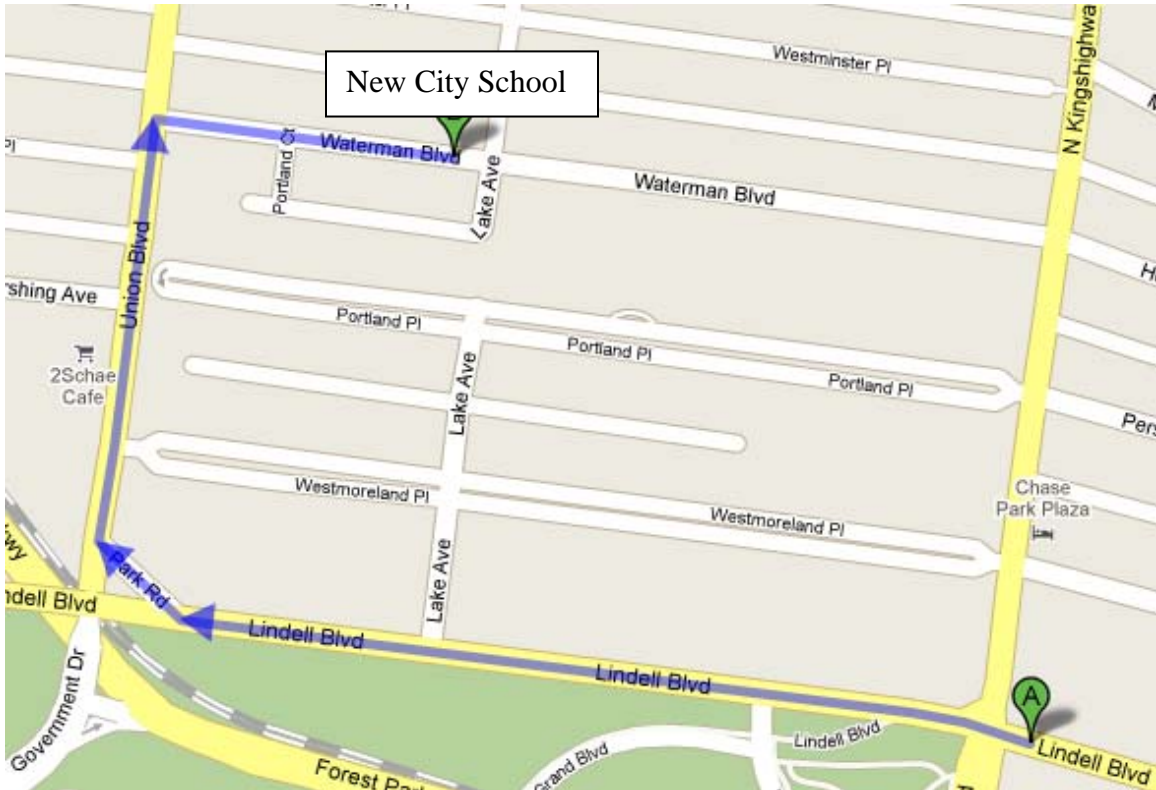

## NEW HEADS INSTITUTE

Directions from Chase Park Plaza, 212 N. Kingshighway Blvd.  
to New City School, 5209 Waterman Blvd.,  
St. Louis, MO (Program Location)

### **Driving - approximately 1 mile**

Exit the hotel and turn right (west) on Lindell Blvd. Turn right (north) on Park Road. Turn right at Union Blvd. and right onto Waterman Blvd. The school will be on your left.