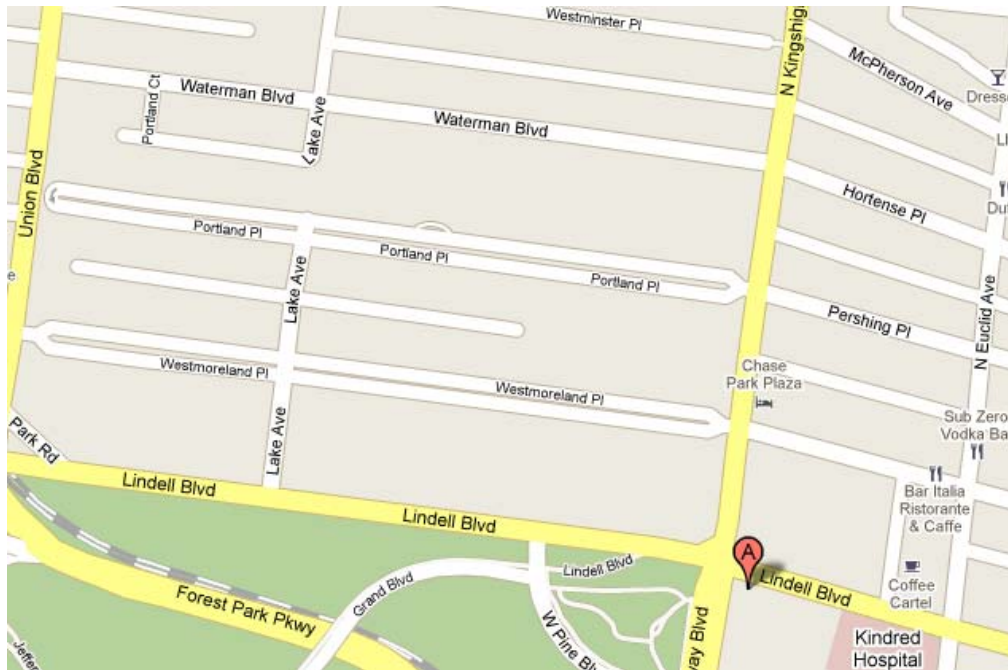

Chase Park Plaza – Saint Louis
212 N. Kingshighway Blvd., St. Louis, IL 63108
(312) 755-9703
<http://www.chaseparkplaza.com>

Taxis

A taxi from the airport to the Chase Park Plaza hotel is approximately \$30 and takes approximately 15-30 minutes.

Driving Directions (We do not recommend renting a car; the directions are for reference or local drivers)

From St. Louis Lambert Airport (11.6 Miles):

- Take I-70 EAST 1 mile to I-170 SOUTH (exit 238B)
- Follow I-170 SOUTH for 7.5 miles until it dead ends into I-64/Hwy 40.
- Exit 64/40 EAST and go 7 miles to KINGSHIGHWAY NORTH (exit 36A)
- Follow KINGSHIGHWAY NORTH 1 mile until you reach LINDELL BLVD.
- Cross over LINDWELL and turn right into hotel.

Airport Express (Share-a-Ride) Shuttle Service

For shared-ride shuttle services to or from Lambert Airport to Chase Park Plaza, call 1-888-284-3826 or visit www.gobestexpress.com. The rate is approximately \$21 one-way; \$37 round-trip. Parties of two or more reserving at the same time receive a discount. Please visit the website for more information.